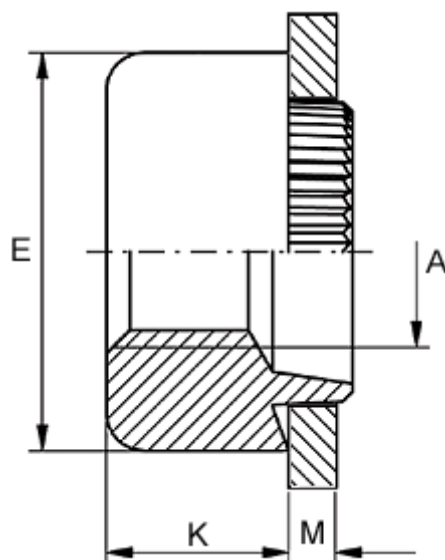

Article number: 12732000050120

Description: KLEE-coil 732 000 050.120
M5 Steel, zinc-pl. & chr. yellow

Measures

Female thread A	= M5
Height K	= 4.0
Outer diameter E	= 9.0
Plate thickness	= 3.2 to 3.4
Recommended bore diameter +0.05	= 7.0